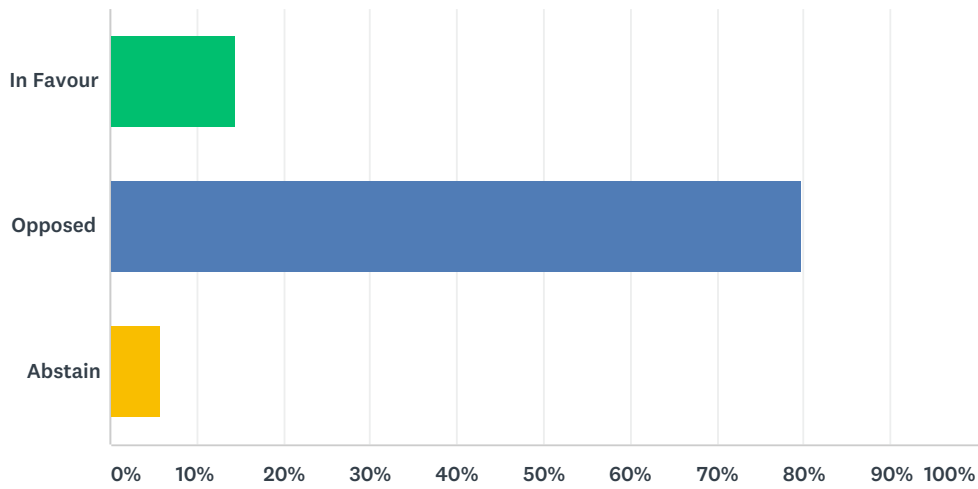

Q3 Is your team in favour of the WWVL returning to Volleyball Manitoba membership?

Answered: 104 Skipped: 0

ANSWER CHOICES	RESPONSES
In Favour	14.42% 15
Opposed	79.81% 83
Abstain	5.77% 6
TOTAL	104